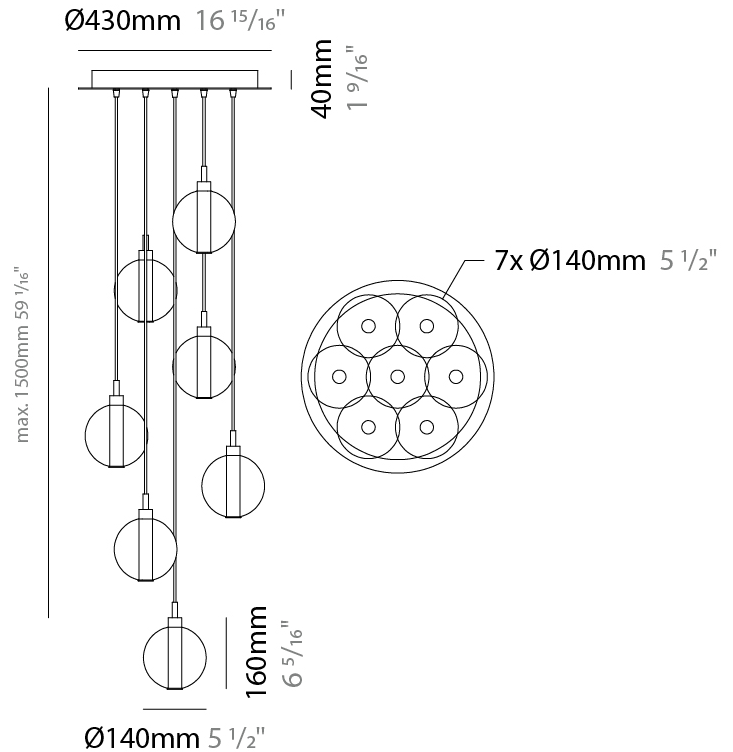

PROJECT	
TYPE	
SPECIFIER	
QUANTITY	
DATE	

OSCURA - 7 LIGHT MULTIPLE SUSPENSION

D141143-

base number Finish
Options

1. To build a product code in our configurator select the specify button on the base model # product page
2. To build a manual product code on this datasheet choose from the options listed below in blue font and add the suffix to the base model #

GENERAL

Series: Oscura
Subseries: Oscura - 7 Light Multiple
Brand: Cangini & Tucci
Division: Design
Mounting Type: Suspension
Mounting Location: Ceiling
Subcategory: Pendant

PHYSICAL

Shape: Round
Diameter (mm): 460
Diameter (in): 18 7/8
Height (mm): 160
Height (in): 5 7/8
Max. Overall Height (mm): 1660
Max. Overall Height (in): 64 15/16
Light Distribution: Omnidirectional
Weight (kg): 4.9
Weight (lbs): 10.8
Fixture Finish: [AMB](#) / [BLK](#) / [BRZ](#) / [GLD](#) / [GRN](#) / [PNK](#) / [RGD](#) / [RUB](#) / [SKB](#) / [SMK](#) / [STE](#) / [TOB](#) / [TRA](#)
Holder Finish: PSS
Fixture Material: Glass / Metal
Cable Details: 1500mm cable

ELECTRICAL

Number of Lamps: 7
Lamp Type: LED Retrofit
Bulb Included: Bulb Not Included
Total Output Wattage (W): 28
Max. Wattage Per Lamp (W): 4
Lamp Base: G9
Input Voltage (V): 120

LED

OPTICAL

RATINGS AND CERTIFICATIONS

Certified By: Certified for North American Standards
IP rating: IP20