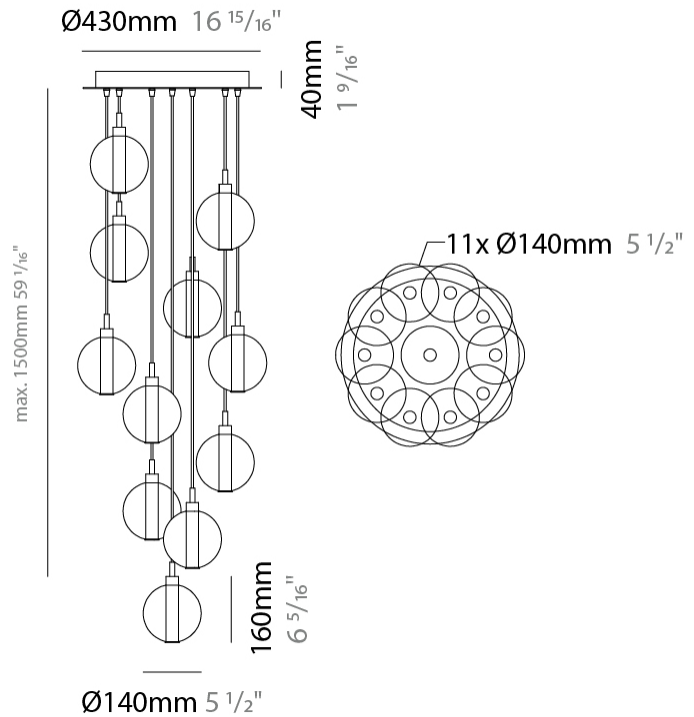

PROJECT	_____
TYPE	_____
SPECIFIER	_____
QUANTITY	_____
DATE	_____

OSCURA - 11 LIGHT MULTIPLE SUSPENSION

D141145-

base number   Finish
Options

1. To build a product code in our configurator select the specify button on the base model # product page
2. To build a manual product code on this datasheet choose from the options listed below in blue font and add the suffix to the base model #

GENERAL

Series: Oscura _____
Subseries: Oscura - 11 Light Multiple _____
Brand: Cangini & Tucci _____
Division: Design _____
Mounting Type: Suspension _____
Mounting Location: Ceiling _____
Subcategory: Pendant _____

PHYSICAL

Shape: Round _____
Diameter (mm): 460 _____
Diameter (in): 18 7/8 _____
Height (mm): 160 _____
Height (in): 5 7/8 _____
Max. Overall Height (mm): 1660 _____
Max. Overall Height (in): 64 15/16 _____
Light Distribution: Omnidirectional _____
Weight (kg): 6.3 _____
Weight (lbs): 13.9 _____
Fixture Finish: AMB / BLK / BRZ / GLD / GRN / PNK / RGD / RUB / SKB / SMK / STE / TOB / TRA _____
Holder Finish: PSS _____
Fixture Material: Glass / Metal _____
Cable Details: 1500mm cable _____

ELECTRICAL

Number of Lamps: 11 _____
Lamp Type: LED Retrofit _____
Bulb Included: Bulb Not Included _____
Total Output Wattage (W): 44 _____
Max. Wattage Per Lamp (W): 4 _____
Lamp Base: G9 _____
Input Voltage (V): 120 _____

LED

OPTICAL

RATINGS AND CERTIFICATIONS

Certified By: Certified for North American Standards _____
IP rating: IP20 _____