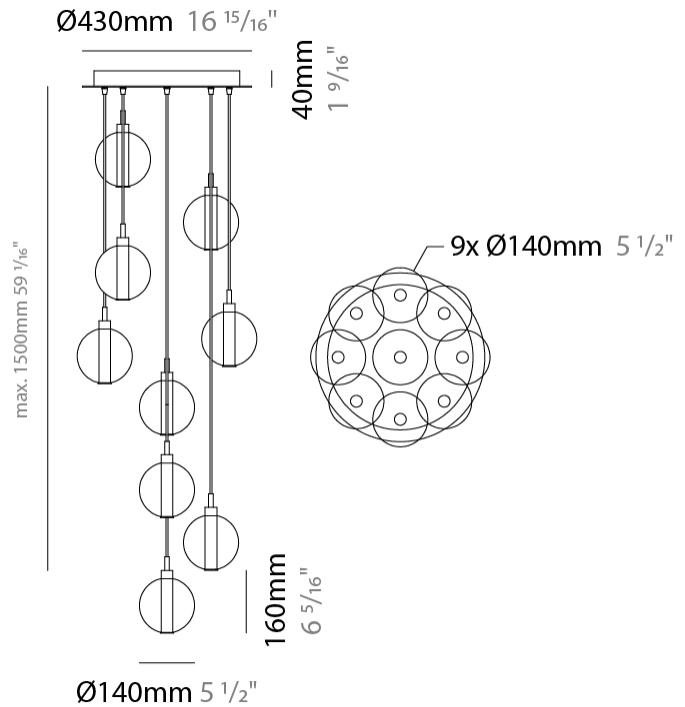

PROJECT	_____
TYPE	_____
SPECIFIER	_____
QUANTITY	_____
DATE	_____

OSCURA - 9 LIGHT MULTIPLE SUSPENSION

D141144-

base number Finish
Options

1. To build a product code in our configurator select the specify button on the base model # product page
2. To build a manual product code on this datasheet choose from the options listed below in blue font and add the suffix to the base model #

GENERAL

Series: Oscura
Subseries: Oscura - 9 Light Multiple
Brand: Cangini & Tucci
Division: Design
Mounting Type: Suspension
Mounting Location: Ceiling
Subcategory: Pendant

PHYSICAL

Shape: Round
Diameter (mm): 460
Diameter (in): 18 7/8
Height (mm): 160
Height (in): 6 5/16
Max. Overall Height (mm): 1660
Max. Overall Height (in): 64 15/16
Light Distribution: Omnidirectional
Weight (kg): 5.6
Weight (lbs): 12.35
Fixture Finish: [AMB](#) / [BLK](#) / [BRZ](#) / [GLD](#) / [GRN](#) / [PNK](#) / [RGD](#) / [RUB](#) / [SKB](#) / [SMK](#) / [STE](#) / [TOB](#) / [TRA](#)
Holder Finish: PSS
Fixture Material: Glass / Metal
Cable Details: 1500mm cable

ELECTRICAL

Number of Lamps: 9
Lamp Type: LED Retrofit
Bulb Included: Bulb Not Included
Total Output Wattage (W): 36
Max. Wattage Per Lamp (W): 4
Lamp Base: G9
Input Voltage (V): 120

LED

OPTICAL

RATINGS AND CERTIFICATIONS

Certified By: Certified for North American Standards
IP rating: IP20