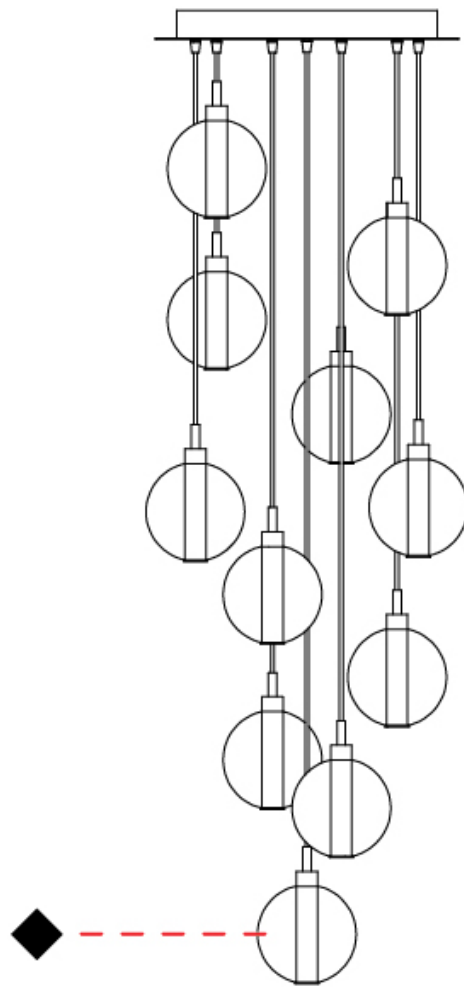

OSCURA - 11 LIGHT MULTIPLE SUSPENSION

D141145-

PROJECT	_____
TYPE	_____
SPECIFIER	_____
QUANTITY	_____
DATE	_____

D